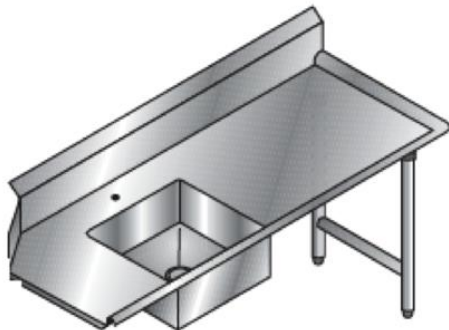

DISH TABLES

SOILED DISH TABLES

UNIVERSAL
STAINLESS by
SPG

ITEM # _____ MODEL # _____ QTY: ____
PROJECT: _____
OPTIONS: YES _____ NO _____

Soiled Dish Table SDT-SL-5-L

Soiled Dish Table SDT-SL-5-R

"L" Shaped Soiled Dish Table Corner Design Soiled Dish Table

Standard Features & Benefits

- ◆ Soiled dish tables come standard with 20" x 20" x 6" pre-rinse bowl
- ◆ Bowl fully fabricated for full metal thickness and added strength throughout
- ◆ All welded set up design with no assembly required for added convenience
- ◆ 5/8" radius on all corners for greater ease of cleaning
- ◆ Sanitary 180 degree rolled edges at free sides
- ◆ Stainless Steel under bracing locations provides solid top and minimal deflection
- ◆ Dish tables in "L" shape and corner configurations are available upon request (Please contact factory)

For SPG's complete product menu,
visit www.spgusa.com or call 877.503.4SPG (4774)

EXPECT MORE
SPG
STORAGE PRODUCTS GROUP

DISH TABLES

SOILED DISH TABLES

Specifications

Table

Dish tables are 30" wide and have Stainless H-Frames legs

Tops

Braced with heavy gauge Stainless Steel C-channels and sound deadened

Backsplash

Backsplash is integrally formed 9" high including 2" return at 45 degree angle with ends closed

Standard N Series Model No.	Approx. Weight (Lbs.)	Approx. Weight (Kg.)	Spec SL Line Model No.	Approx. Weight (Lbs.)	Approx. Weight (Kg.)	Length (In.)	Length (mm.)	Cubic Ft.
Soiled Dish Table- Left to Right								
SDT-4-L	90	41	SDT-SL-4-L	99	45	48	1219	18
SDT-5-L	100	45	SDT-SL-5-L	110	50	60	1524	23
SDT-6-L	120	55	SDT-SL-6-L	132	60	72	1829	28
SDT-7-L	130	59	SDT-SL-7-L	143	65	84	2134	32
Soiled Dish Table- Right to Left								
SDT-4-R	90	41	SDT-SL-4-R	99	45	48	1219	18
SDT-5-R	100	45	SDT-SL-5-R	110	50	60	1524	23
SDT-6-R	120	55	SDT-SL-6-R	132	60	72	1829	28
SDT-7-R	130	59	SDT-SL-7-R	143	65	84	2134	32