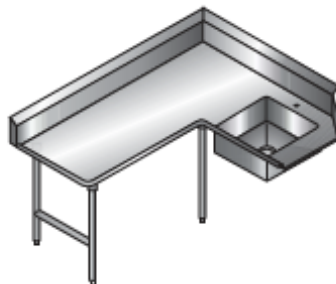

DISH TABLES

SOILED DISH TABLES

UNIVERSAL
STAINLESS by
SPG

ITEM # _____ MODEL # _____ QTY: ____
PROJECT: _____
OPTIONS: YES _____ NO _____

Soiled Dish Table SDT-SL-5-L

Soiled Dish Table SDT-SL-5-R

"L" Shaped Soiled Dish Table Corner Design Soiled Dish Table

Standard Features & Benefits

- ◆ Soiled dish tables come standard with 20" x 20" x 6" pre-rinse bowl
- ◆ Bowl fully fabricated for full metal thickness and added strength throughout
- ◆ All welded set up design with no assembly required for added convenience
- ◆ 5/8" radius on all corners for greater ease of cleaning
- ◆ Sanitary 180 degree rolled edges at free sides
- ◆ Stainless Steel under bracing locations provides solid top and minimal deflection
- ◆ Dish tables in "L" shape and corner configurations are available upon request (Please contact factory)

For SPG's complete product menu,
visit www.spgusa.com or call 877.503.4SPG (4774)

EXPECT MORE
SPG
STORAGE PRODUCTS GROUP

DISH TABLES

SOILED DISH TABLES

Specifications

Table

Dish tables are 30" wide and have Stainless H-Frames legs

Tops

Braced with heavy gauge Stainless Steel C-channels and sound deadened

Backsplash

Backsplash is integrally formed 9" high including 2" return at 45 degree angle with ends closed

Standard N Series Model No.	Approx. Weight (Lbs.)	Approx. Weight (Kg.)	Spec SL Line Model No.	Approx. Weight (Lbs.)	Approx. Weight (Kg.)	Length (In.)	Length (mm.)	Cubic Ft.
Soiled Dish Table- Left to Right								
SDT-4-L	90	41	SDT-SL-4-L	99	45	48	1219	18
SDT-5-L	100	45	SDT-SL-5-L	110	50	60	1524	23
SDT-6-L	120	55	SDT-SL-6-L	132	60	72	1829	28
SDT-7-L	130	59	SDT-SL-7-L	143	65	84	2134	32
Soiled Dish Table- Right to Left								
SDT-4-R	90	41	SDT-SL-4-R	99	45	48	1219	18
SDT-5-R	100	45	SDT-SL-5-R	110	50	60	1524	23
SDT-6-R	120	55	SDT-SL-6-R	132	60	72	1829	28
SDT-7-R	130	59	SDT-SL-7-R	143	65	84	2134	32