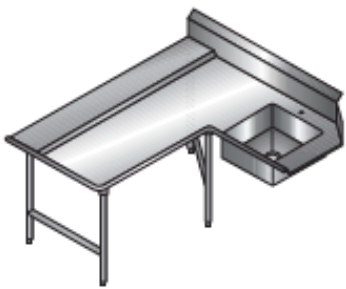

DISH TABLES

SOILED DISH TABLES

UNIVERSAL
STAINLESS by
SPG

ITEM # _____ MODEL # _____ QTY: ____
PROJECT: _____
OPTIONS: YES _____ NO _____

Soiled Dish Table SDT-SL-5-L

Soiled Dish Table SDT-SL-5-R

"L" Shaped Soiled Dish Table Corner Design Soiled Dish Table

Standard Features & Benefits

- ◆ Soiled dish tables come standard with 20" x 20" x 6" pre-rinse bowl
- ◆ Bowl fully fabricated for full metal thickness and added strength throughout
- ◆ All welded set up design with no assembly required for added convenience
- ◆ 5/8" radius on all corners for greater ease of cleaning
- ◆ Sanitary 180 degree rolled edges at free sides
- ◆ Stainless Steel under bracing locations provides solid top and minimal deflection
- ◆ Dish tables in "L" shape and corner configurations are available upon request (Please contact factory)

For SPG's complete product menu,
visit www.spgusa.com or call 877.503.4SPG (4774)

EXPECT MORE
SPG
STORAGE PRODUCTS GROUP

DISH TABLES

SOILED DISH TABLES

Specifications

Table

Dish tables are 30" wide and have Stainless H-Frames legs

Tops

Braced with heavy gauge Stainless Steel C-channels and sound deadened

Backsplash

Backsplash is integrally formed 9" high including 2" return at 45 degree angle with ends closed

Standard N Series Model No.	Approx. Weight (Lbs.)	Approx. Weight (Kg.)	Spec SL Line Model No.	Approx. Weight (Lbs.)	Approx. Weight (Kg.)	Length (In.)	Length (mm.)	Cubic Ft.
Soiled Dish Table- Left to Right								
SDT-4-L	90	41	SDT-SL-4-L	99	45	48	1219	18
SDT-5-L	100	45	SDT-SL-5-L	110	50	60	1524	23
SDT-6-L	120	55	SDT-SL-6-L	132	60	72	1829	28
SDT-7-L	130	59	SDT-SL-7-L	143	65	84	2134	32
Soiled Dish Table- Right to Left								
SDT-4-R	90	41	SDT-SL-4-R	99	45	48	1219	18
SDT-5-R	100	45	SDT-SL-5-R	110	50	60	1524	23
SDT-6-R	120	55	SDT-SL-6-R	132	60	72	1829	28
SDT-7-R	130	59	SDT-SL-7-R	143	65	84	2134	32