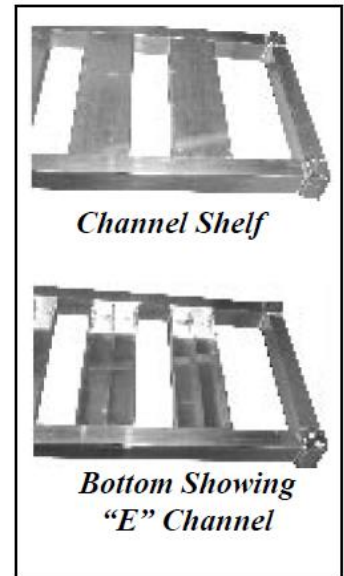

RACKS

KEG STORAGE

Specifications

MIDDLE AND BOTTOM SHELVES:

Constructed of 4" aluminum 6063 "E" Channel sections welded perpendicular to the 1-1/2" x 2" thick wall extruded aluminum 6063 tubing. Each shelf has aluminum corner blocks welded to the tubing. Stainless Steel set screw is provided to allow adjustments of the shelf.

TOP SHELF:

Constructed of 1-1/2" square extruded 6063 aluminum tubing welded parallel to the same frame. Each shelf has aluminum corner blocks welded to the tubing. Stainless Steel set screw is provided to allow adjustment of the shelf.

POSTS:

Consist of extruded 1" schedule 40 aluminum pipe with plastic caps at each end. (KR-10 is supplied with an additional 2 posts and clips for center support.)