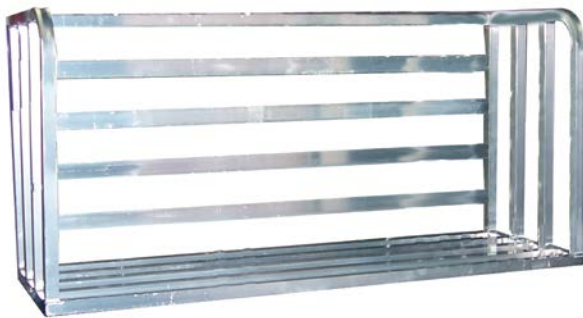

RACKS

ALUMINUM BOAT RACKS

KELMAX by
SPG

4H0286

4H0287

ITEM # _____ MODEL # _____ QTY: ____

PROJECT: _____

OPTIONS: YES _____ NO _____

Standard Features & Benefits

- ◆ Wall, ceiling, and table mounting
- ◆ Table mount will fit stainless steel or aluminum tables
- ◆ Freight Class 100

Model No.	W x D x H		Weight	
	(in.)	(mm.)	(lbs.)	(kg.)
Wall Mount				
4H0285	48 x 15 x 24	1219 x 381 x 610	13	6
4H0287	60 x 15 x 24	1524 x 381 x 610	15	7
4H0290	72 x 15 x 24	1829 x 381 x 610	18	8
4H0294	96 x 15 x 24	2438 x 381 x 610	21	10
Table Mount				
4H0284	48 x 15 x 36	1219 x 381 x 914	16	7
4H0286	60 x 15 x 36	1524 x 381 x 914	18	8
4H0289	72 x 15 x 36	1829 x 381 x 914	21	10
4H0292	96 x 15 x 36	2438 x 381 x 914	24	11
Ceiling "L"				
4H0288	72 x 15 x 36	1829 x 381 x 914	21	10
4H2590	96 x 15 x 36	2438 x 381 x 914	22	10
Ceiling "T"				
4H4076	72 x 15 x 36	1829 x 381 x 914	29	13
4H5734	96 x 15 x 36	2438 x 381 x 914	33	15