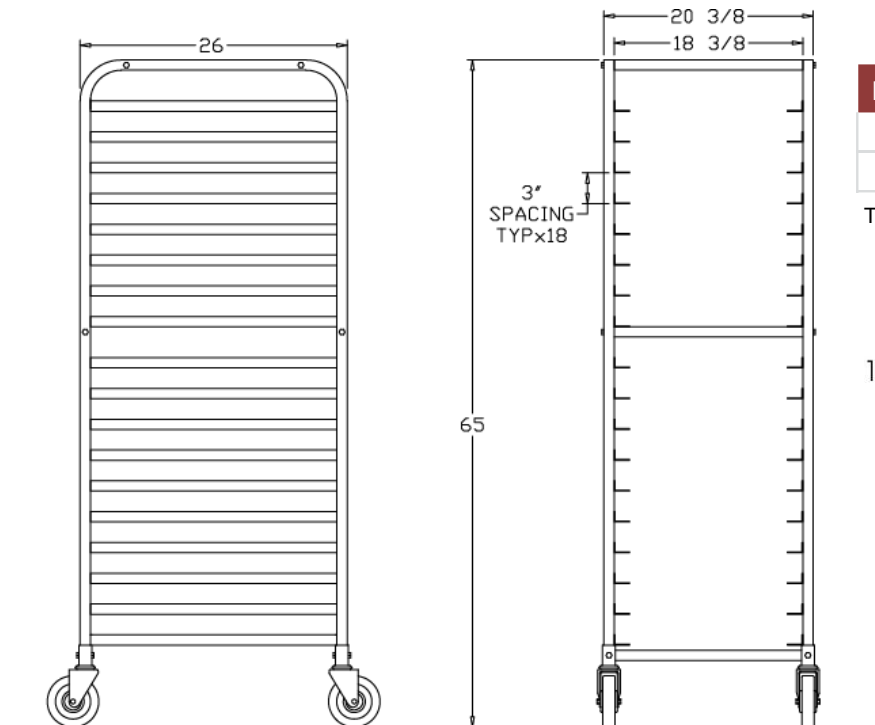

PAN RACKS

SPECIFICATIONS

CONSTRUCTION:

Constructed of Heavy Duty extruded Type 6063 aluminum alloy. All uprights and runners are fully welded. Cross braces and casters are to be assembled to uprights by customers.

UPRIGHTS & CROSS-BRACES:

Sides/Uprights consist of 1" square aluminum tubing continuously welded. Reinforced gussets at bottom for stem caster support.

RUNNERS:

All runners are fully welded to the uprights. Extruded runners are 1" x 1 1/2"

CASTERS:

Units feature a standard polyurethane 5" x 1 1/2" wheel on a swivel stem caster.

4H1170

Unit Options

Model No.	Description
/PC	5" Polyurethane Plate Casters
/BK	Locking Brakes

To select an option, please contact factory for part number.