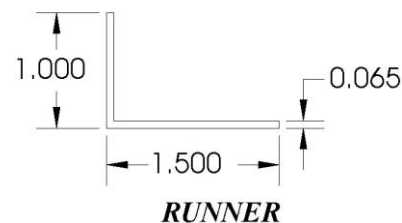

AMCO • Freestyle • ISS • Kelmax • LPI • Universal Stainless • Gillis-Jarke

SPG International, LLC
11230 Harland Drive NE
Covington, GA 30014
877-503-4SPG (4774)

www.spgusa.com

The best names in the business
all have one thing in common.

EXPECT MORE
SPG
STORAGE PRODUCTS GROUP