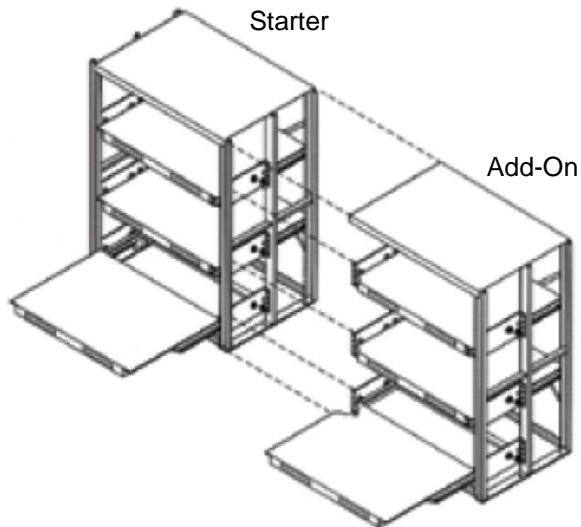

SPECIALTY RACKS

E-Z GLIDE™ SPECIALTY RACKS

GILLIS-JARKE by
SPG

ITEM # _____ MODEL # _____ QTY: ____
PROJECT: _____

Standard Features & Benefits

- ◆ 2,000 lb. load capacity per shelf
- ◆ Full 100% extension of every shelf
- ◆ Individual shelf height adjustable, based on 2-inch centers
- ◆ Modular construction allows bolt-together expansion of multiple units
- ◆ Horizontal access by forklift truck, cart, hand truck or any method with a height adjusting bed
- ◆ Vertical access via crane, manipulator or monorail system
- ◆ Welded and bolted steel construction
- ◆ Nine starter & add-on models available
- ◆ Shipped knocked down

For SPG's complete product menu,
visit www.spgusa.com or call 877.503.4SPG (4774)

EXPECT MORE
SPG
STORAGE PRODUCTS GROUP

SPECIALTY RACKS

E-Z GLIDE™ SPECIALTY RACKS

Specifications

High density storage, E-Z Glide's 100% shelf extension allows quick, efficient loading and unloading of bulky items. Easy to install, the E-Z Glide has welded and bolted construction with a solid steel top deck for extra rigidity (top deck does not roll out). Top deck may be used as the pick up point to conveniently relocate empty racks and for use as additional storage. All standard E-Z Glide units have available add-on units that share a common upright. The add-on is for wall-to-wall racking of shelves... or any length in between. The add-on connects to existing shelves creating a continuous assembly of any number. Units should be anchored to the floor (anchors not included).