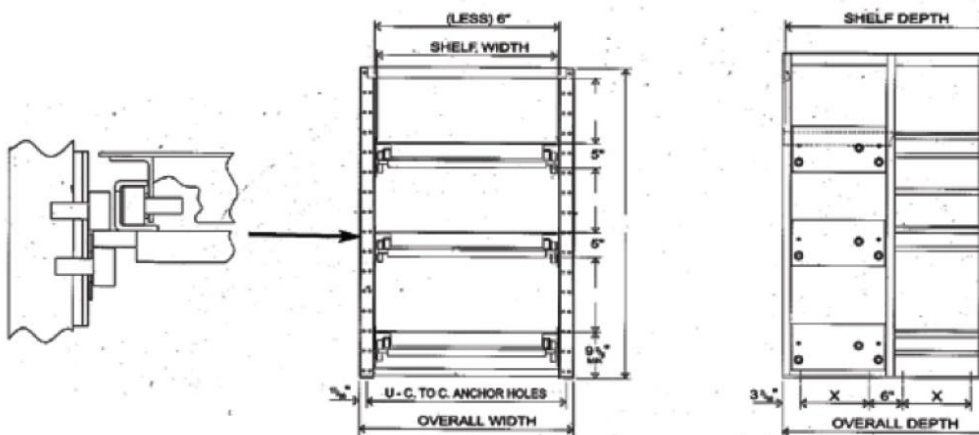

For SPG's complete product menu,
visit www.spgusa.com or call 877.503.4SPG (4774)

EXPECT MORE
SPG
STORAGE PRODUCTS GROUP

SPECIALTY RACKS

E-Z GLIDE™ SPECIALTY RACKS

Specifications

High density storage, E-Z Glide's 100% shelf extension allows quick, efficient loading and unloading of bulky items. Easy to install, the E-Z Glide has welded and bolted construction with a solid steel top deck for extra rigidity (top deck does not roll out). Top deck may be used as the pick up point to conveniently relocate empty racks and for use as additional storage. All standard E-Z Glide units have available add-on units that share a common upright. The add-on is for wall-to-wall racking of shelves... or any length in between. The add-on connects to existing shelves creating a continuous assembly of any number. Units should be anchored to the floor (anchors not included).

Starter Model No.	Shelf Size (In.)	No. of Shelves	Overall Ht. (In.)	Wt. (Lbs.)	Add-On Model No.	Wt. (Lbs.)
EZ363662	36 x 36	3	62½	911	EZ363662A	831
EZ483662	48 x 36	3	62½	1053	EZ483662A	973
EZ484862	48 x 48	3	62½	1260	EZ484862A	1174
EZ363672	36 x 36	3	72½	932	EZ363672A	842
EZ483672	48 x 36	3	72½	1074	EZ483672A	984
EZ484872	48 x 48	3	72½	1281	EZ484872A	1185
EZ363684	36 x 36	4	84½	1166	EZ363684A	1063
EZ483684	48 x 36	4	84½	1348	EZ483684A	1245
EZ484884	48 x 48	4	84½	1510	EZ484884A	1407
Additional Shelves (2,000 Lbs. Capacity)						
EZSH3636	36 x 36	—	—	210	—	—
EZSH4836	48 x 36	—	—	248	—	—
EZSH4848	48 x 48	—	—	303	—	—